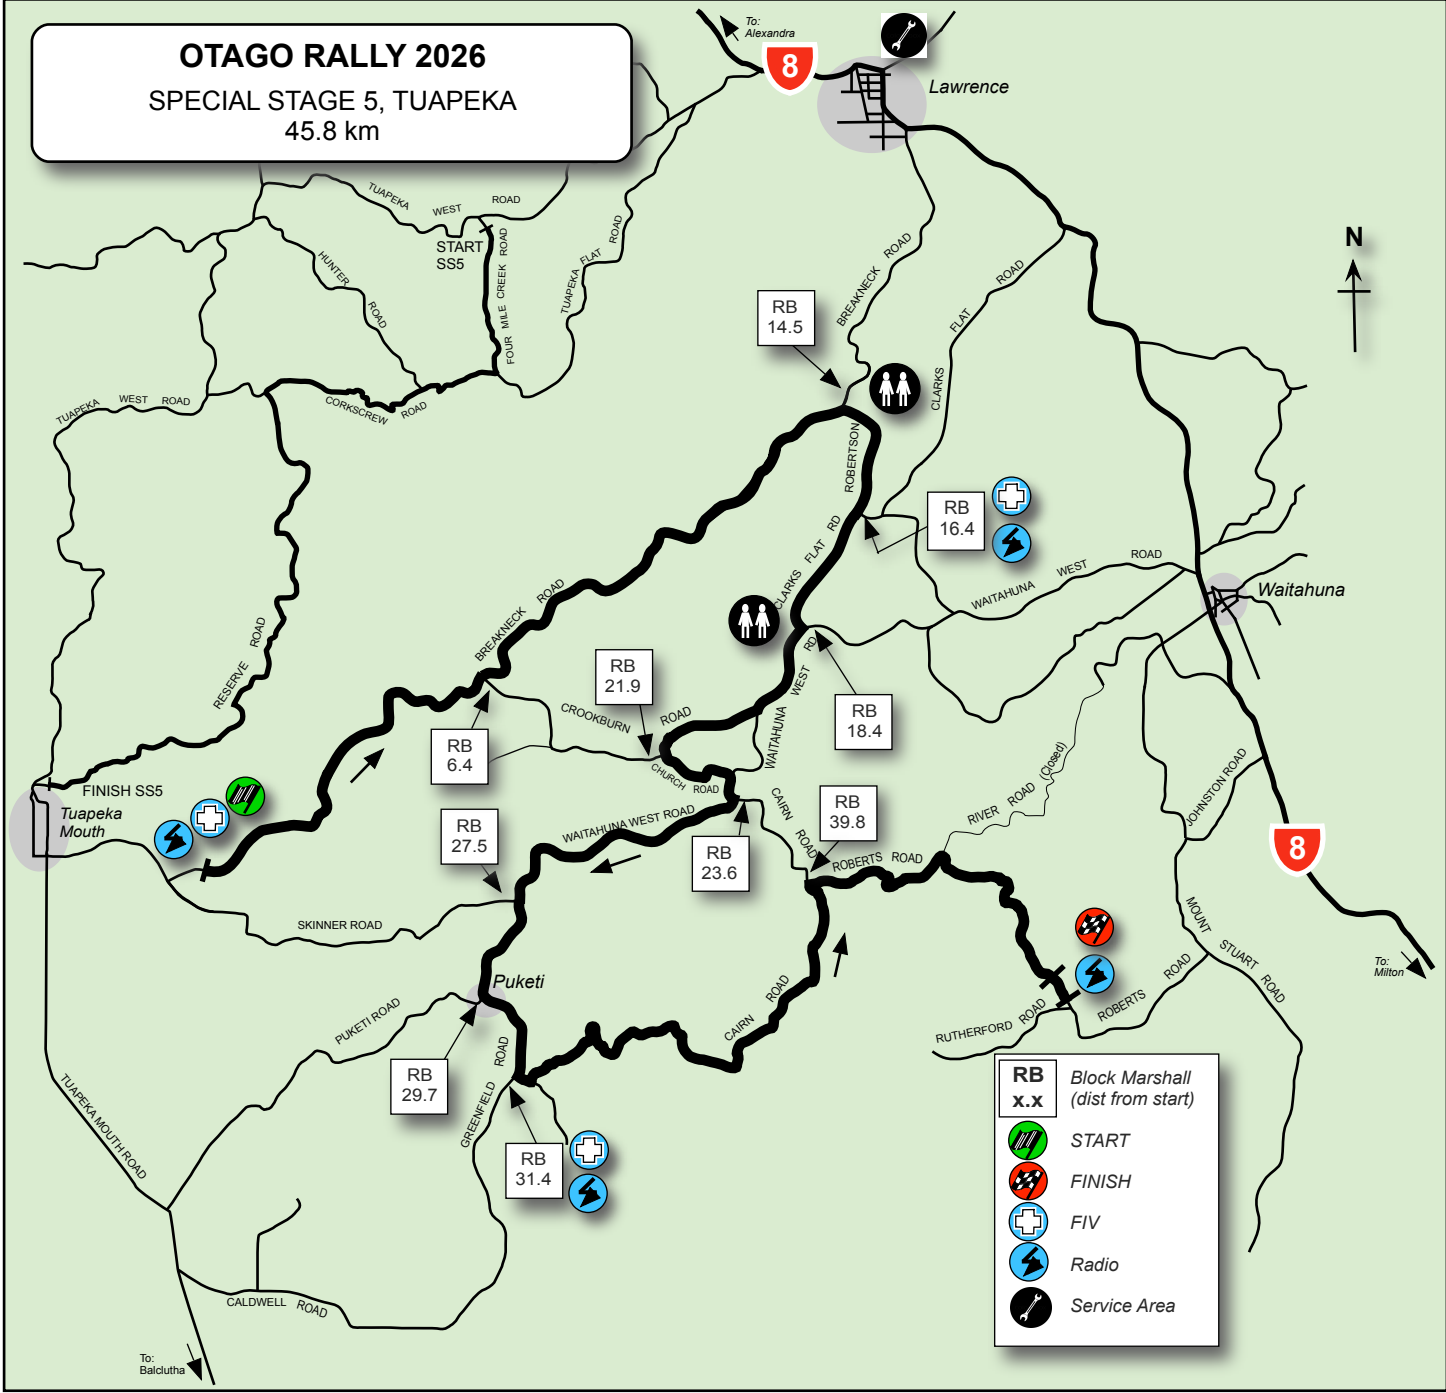

OTAGO RALLY 2026
SPECIAL STAGE 5, TUAPEKA
45.8 km

- | | |
|-------------------------|-------------------------------------|
| RB
x.x | Block Marshall
(dist from start) |
| | START |
| | FINISH |
| | FIV |
| | Radio |
| | Service Area |